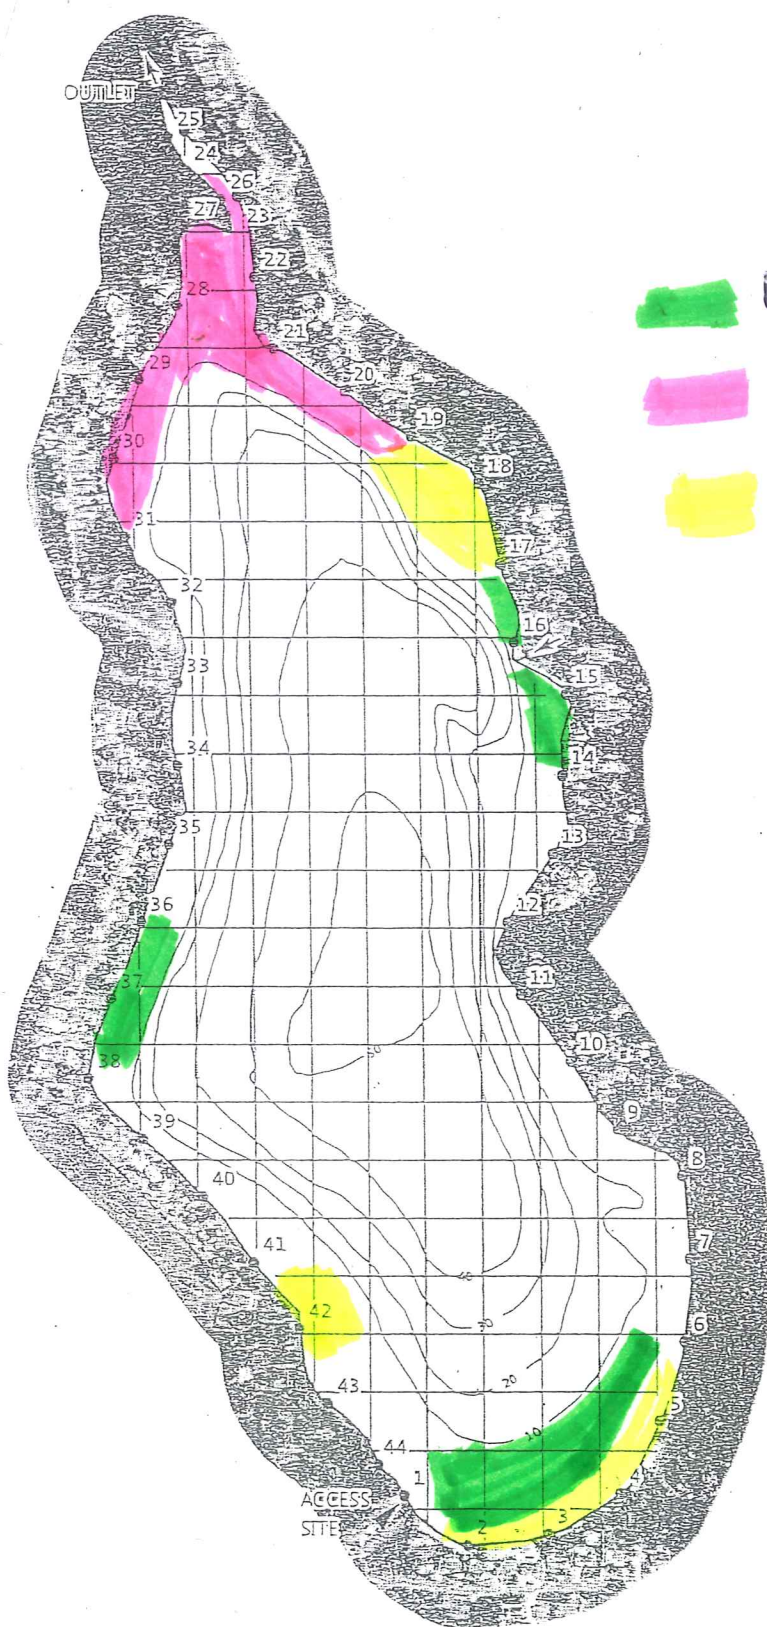

9.29.14

TURS

Sunny 75°

CAMP LAKE
KENT COUNTY, MICHIGAN
AQUATIC PLANT SURVEY MAP
136 ACRES

= 1 ACRE

Names		Density
lily	21	f Found
leaf pond	22	s Sparse
n	23	c Common
leaf pond	24	d Dense
stem pond	25	
stem pond	26	
stem pond	27	
stem pond	28	
stem pond	29	
stem pond	30	
stem pond	31	
stem pond	32	
stem pond	33	
stem pond	34	
stem pond	35	
stem pond	36	
stem pond	37	
stem pond	38	
stem pond	39	
stem pond	40	
stem pond	41	
stem pond	42	
stem pond	43	

Diquat 10ac
Clippers 6ac
Kormoran
Cryptota
Boeres

1 inch = 700 feet

progressive|ae