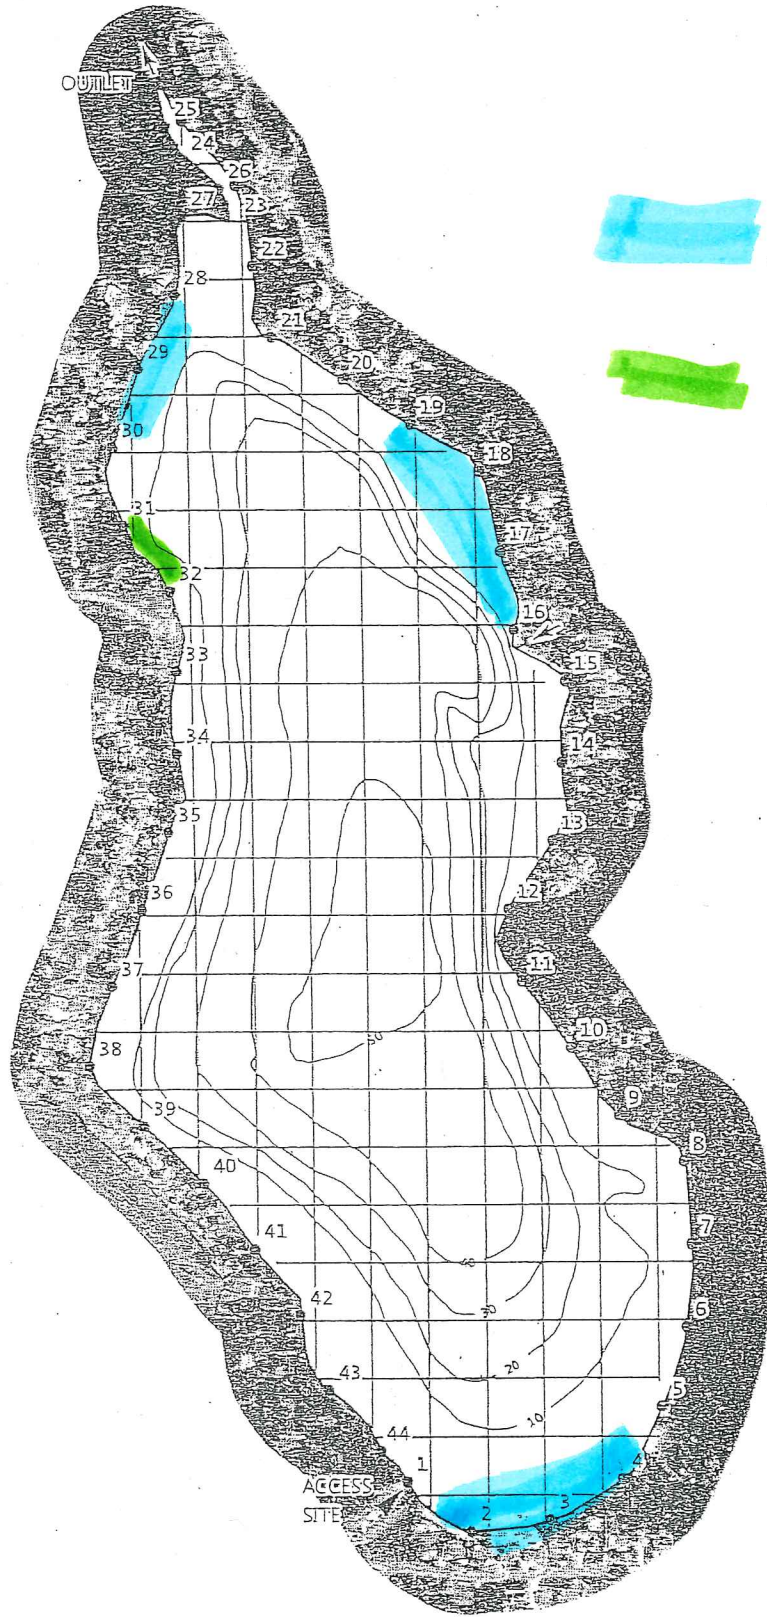

6.19.14
TG ET

CAMP LAKE
KENT COUNTY, MICHIGAN
AQUATIC PLANT SURVEY MAP
136 ACRES

[] = 1 ACRE

Names	Density
11.001	a Found
12.001	b Sparse
13.001	c Common
14.001	d Dense
21. Elodea	
22. Utricularia vulgaris	
23. Bladderwort-mini	
24. Buttercup	
25. Naiad	
26. Brittle naiad	
30. Nymphaea	
31. Nuphar	
32. Brasenia	
33. Lemna minor	
34. Spirodella	
35. Watermeal	
36. Arrowhead	
37. Pickerelweed	
38. Arrow arum	
39. Cattails	
40. Bulrushes	
41. Iris	
42. Swamp loosestrife	
43. Purple loosestrife	

Handwritten notes:
Korean
Crystals
8 AC
Clippers / digest
1 AC

1 inch = 700 feet

progressive | ae