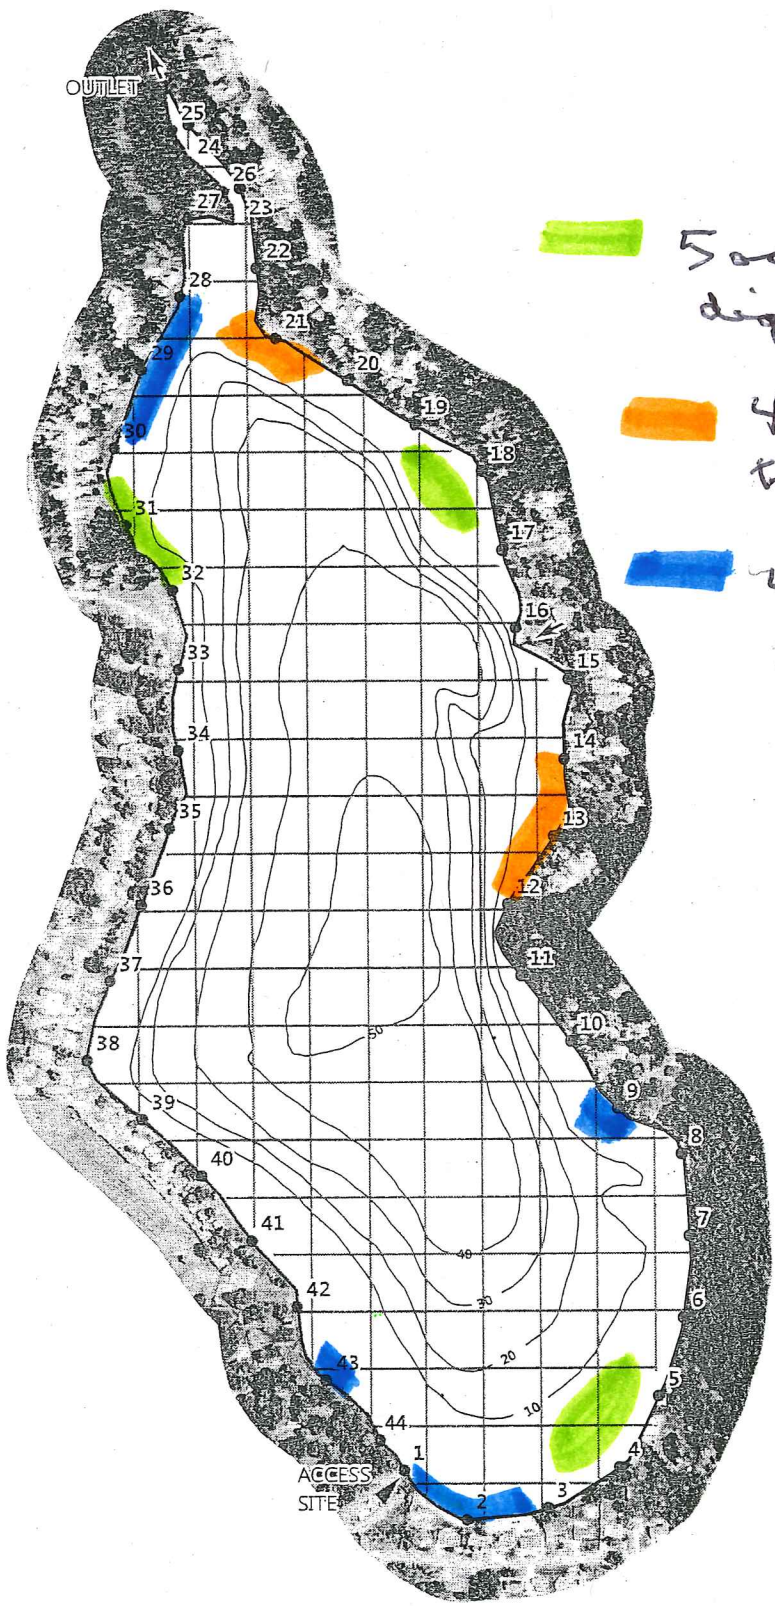

Date: 7.22.14
SW: TG RS
Author: BTS Sunny

CAMP LAKE
KENT COUNTY, MICHIGAN
AQUATIC PLANT SURVEY MAP
136 ACRES

= 1 ACRE

Int. Names	Density
1. Milfoil	a Found
2. Curly leaf pondw	b Sparse
3. Chara	c Common
4. Thinleaf pondw	d Dense
5. Festslem pondw	
6. Robbins pondw	
7. Variable pondw	
8. Whistlem pondw	
9. Richardson pondw	
10. Illinois pondw	
11. Large leaf pondw	
12. American pondw	
13. Floating leaf pondw	
14. Water stargrass	
15. Wilc celery	
16. Sagittaria	
17. Northern milfoil	
18. M. verticillatum	
19. M. heterophyllum	
20. Coontail	
21. Fiodcea	
22. Utricularia vulgaris	
23. Bladderwort-mini	
24. Buttercup	
25. Naiad	
26. Brittle naiad	
27. Nymphaea	
28. Nuphar	
29. Brasenia	
30. Lemna minor	
31. Spirodella	
32. Watermeal	
33. Arrowhead	
34. Pickerelweed	
35. Arrow arum	
36. Cattails	
37. Bulrushes	
38. Iris	
39. Swamp loosestrife	
40. Purple loosestrife	

5 acres
digout

4 acres
triple play

4 acres
Korman
Crystals

1 inch = 700 feet

progressive